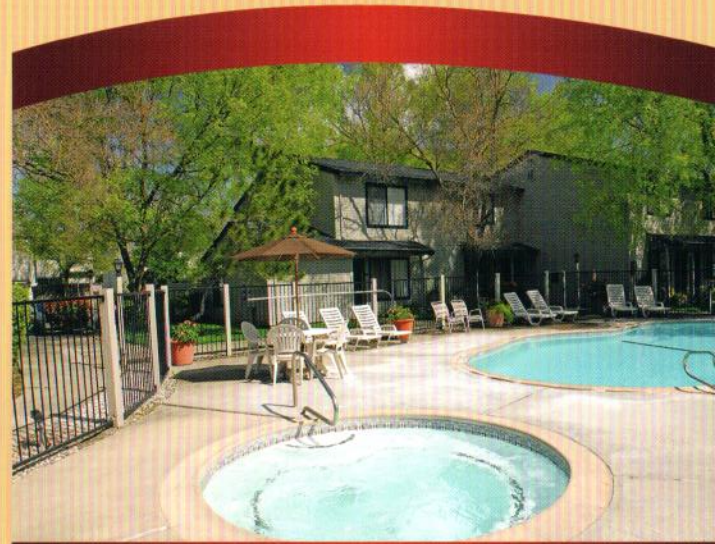

PEPPERWOOD
APARTMENTS