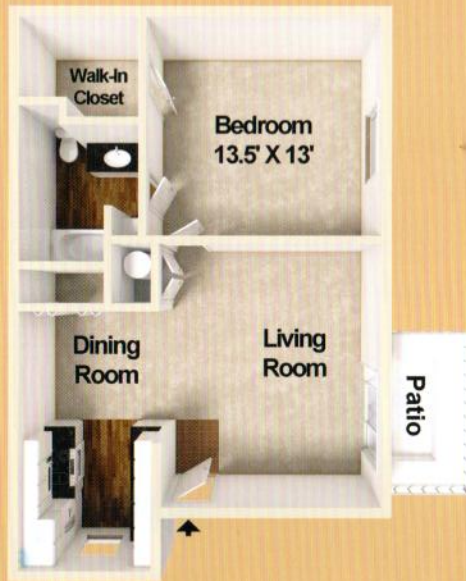

### 1 BEDROOM / 1BATH 694 SQ. FT. APARTMENT

Rent: \_\_\_\_\_

Deposit: \_\_\_\_\_

### 2 BEDROOM / 1 1/2 BATH 968 SQ. FT. TOWNHOUSE

Rent: \_\_\_\_\_

Deposit: \_\_\_\_\_